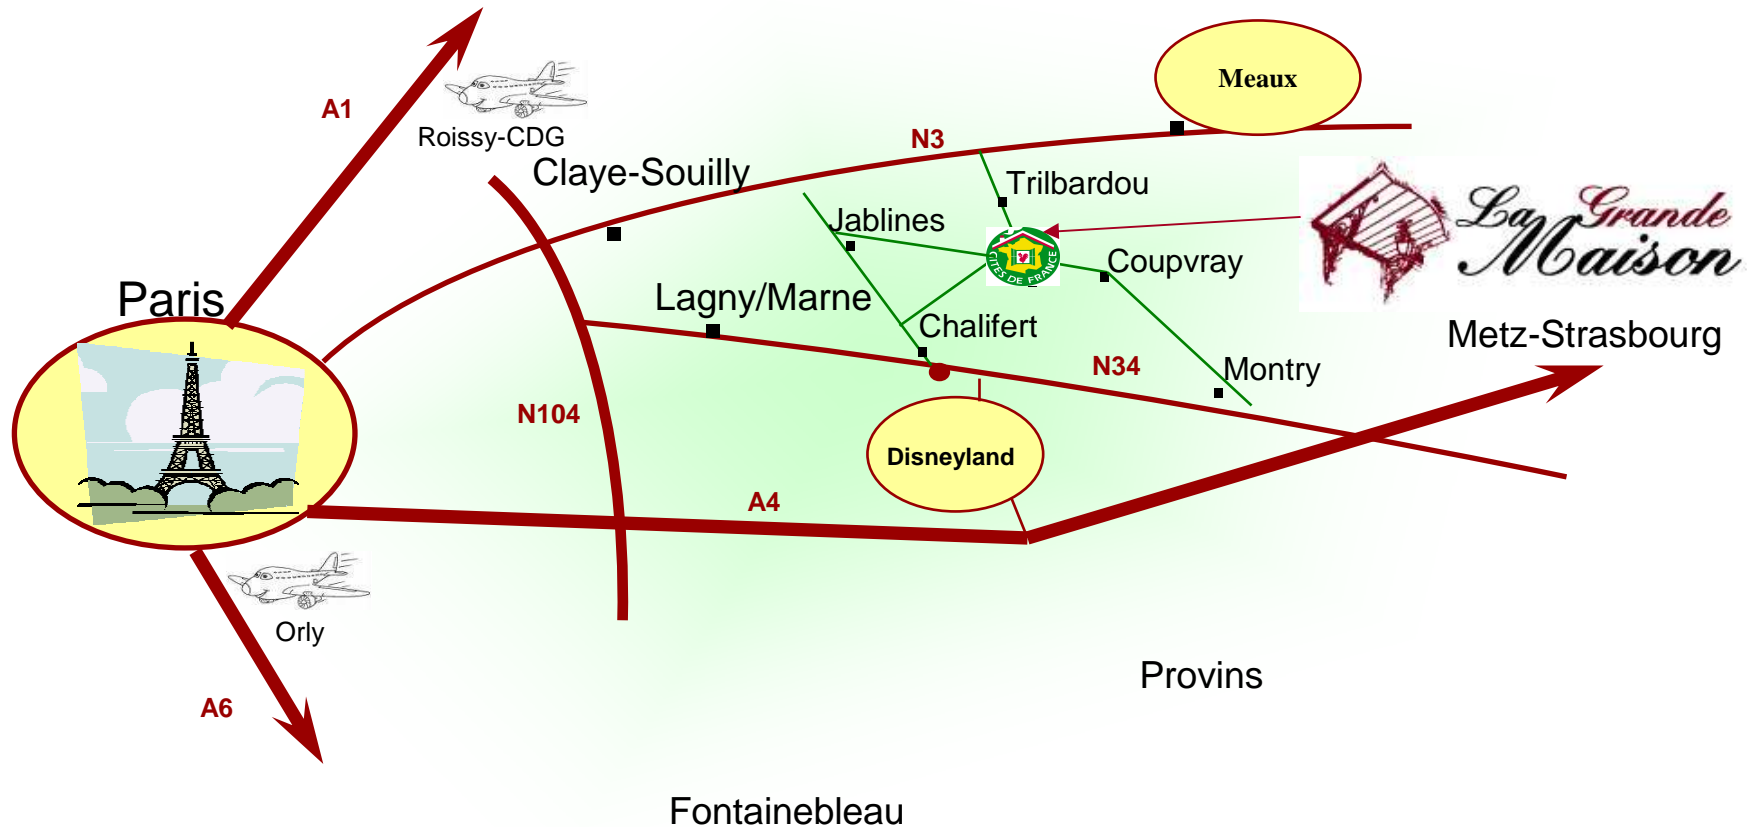

La Grand Maison - 34 avenue Charles de Gaulle - 77450 LESCHES - +33 (0)1 60 42 37 66
Ou : +33 (0)6 87 13 23 95 info@maisonfromont.com

-By Car - take the A4 Motorway, then the N104 National road (francilienne) and then take the N34 or the N3 national roads.

- Nearest Airports - Charles de Gaulle and Orly airports are 30 minutes away by car.

- Main Train Station – Eurostar and TGV stopping @ Chessey/disneyland, 5 minutes away by car.

-Direct link to Paris : Disney RER station, line A or Transilien @ Esbly, 2 miles away.